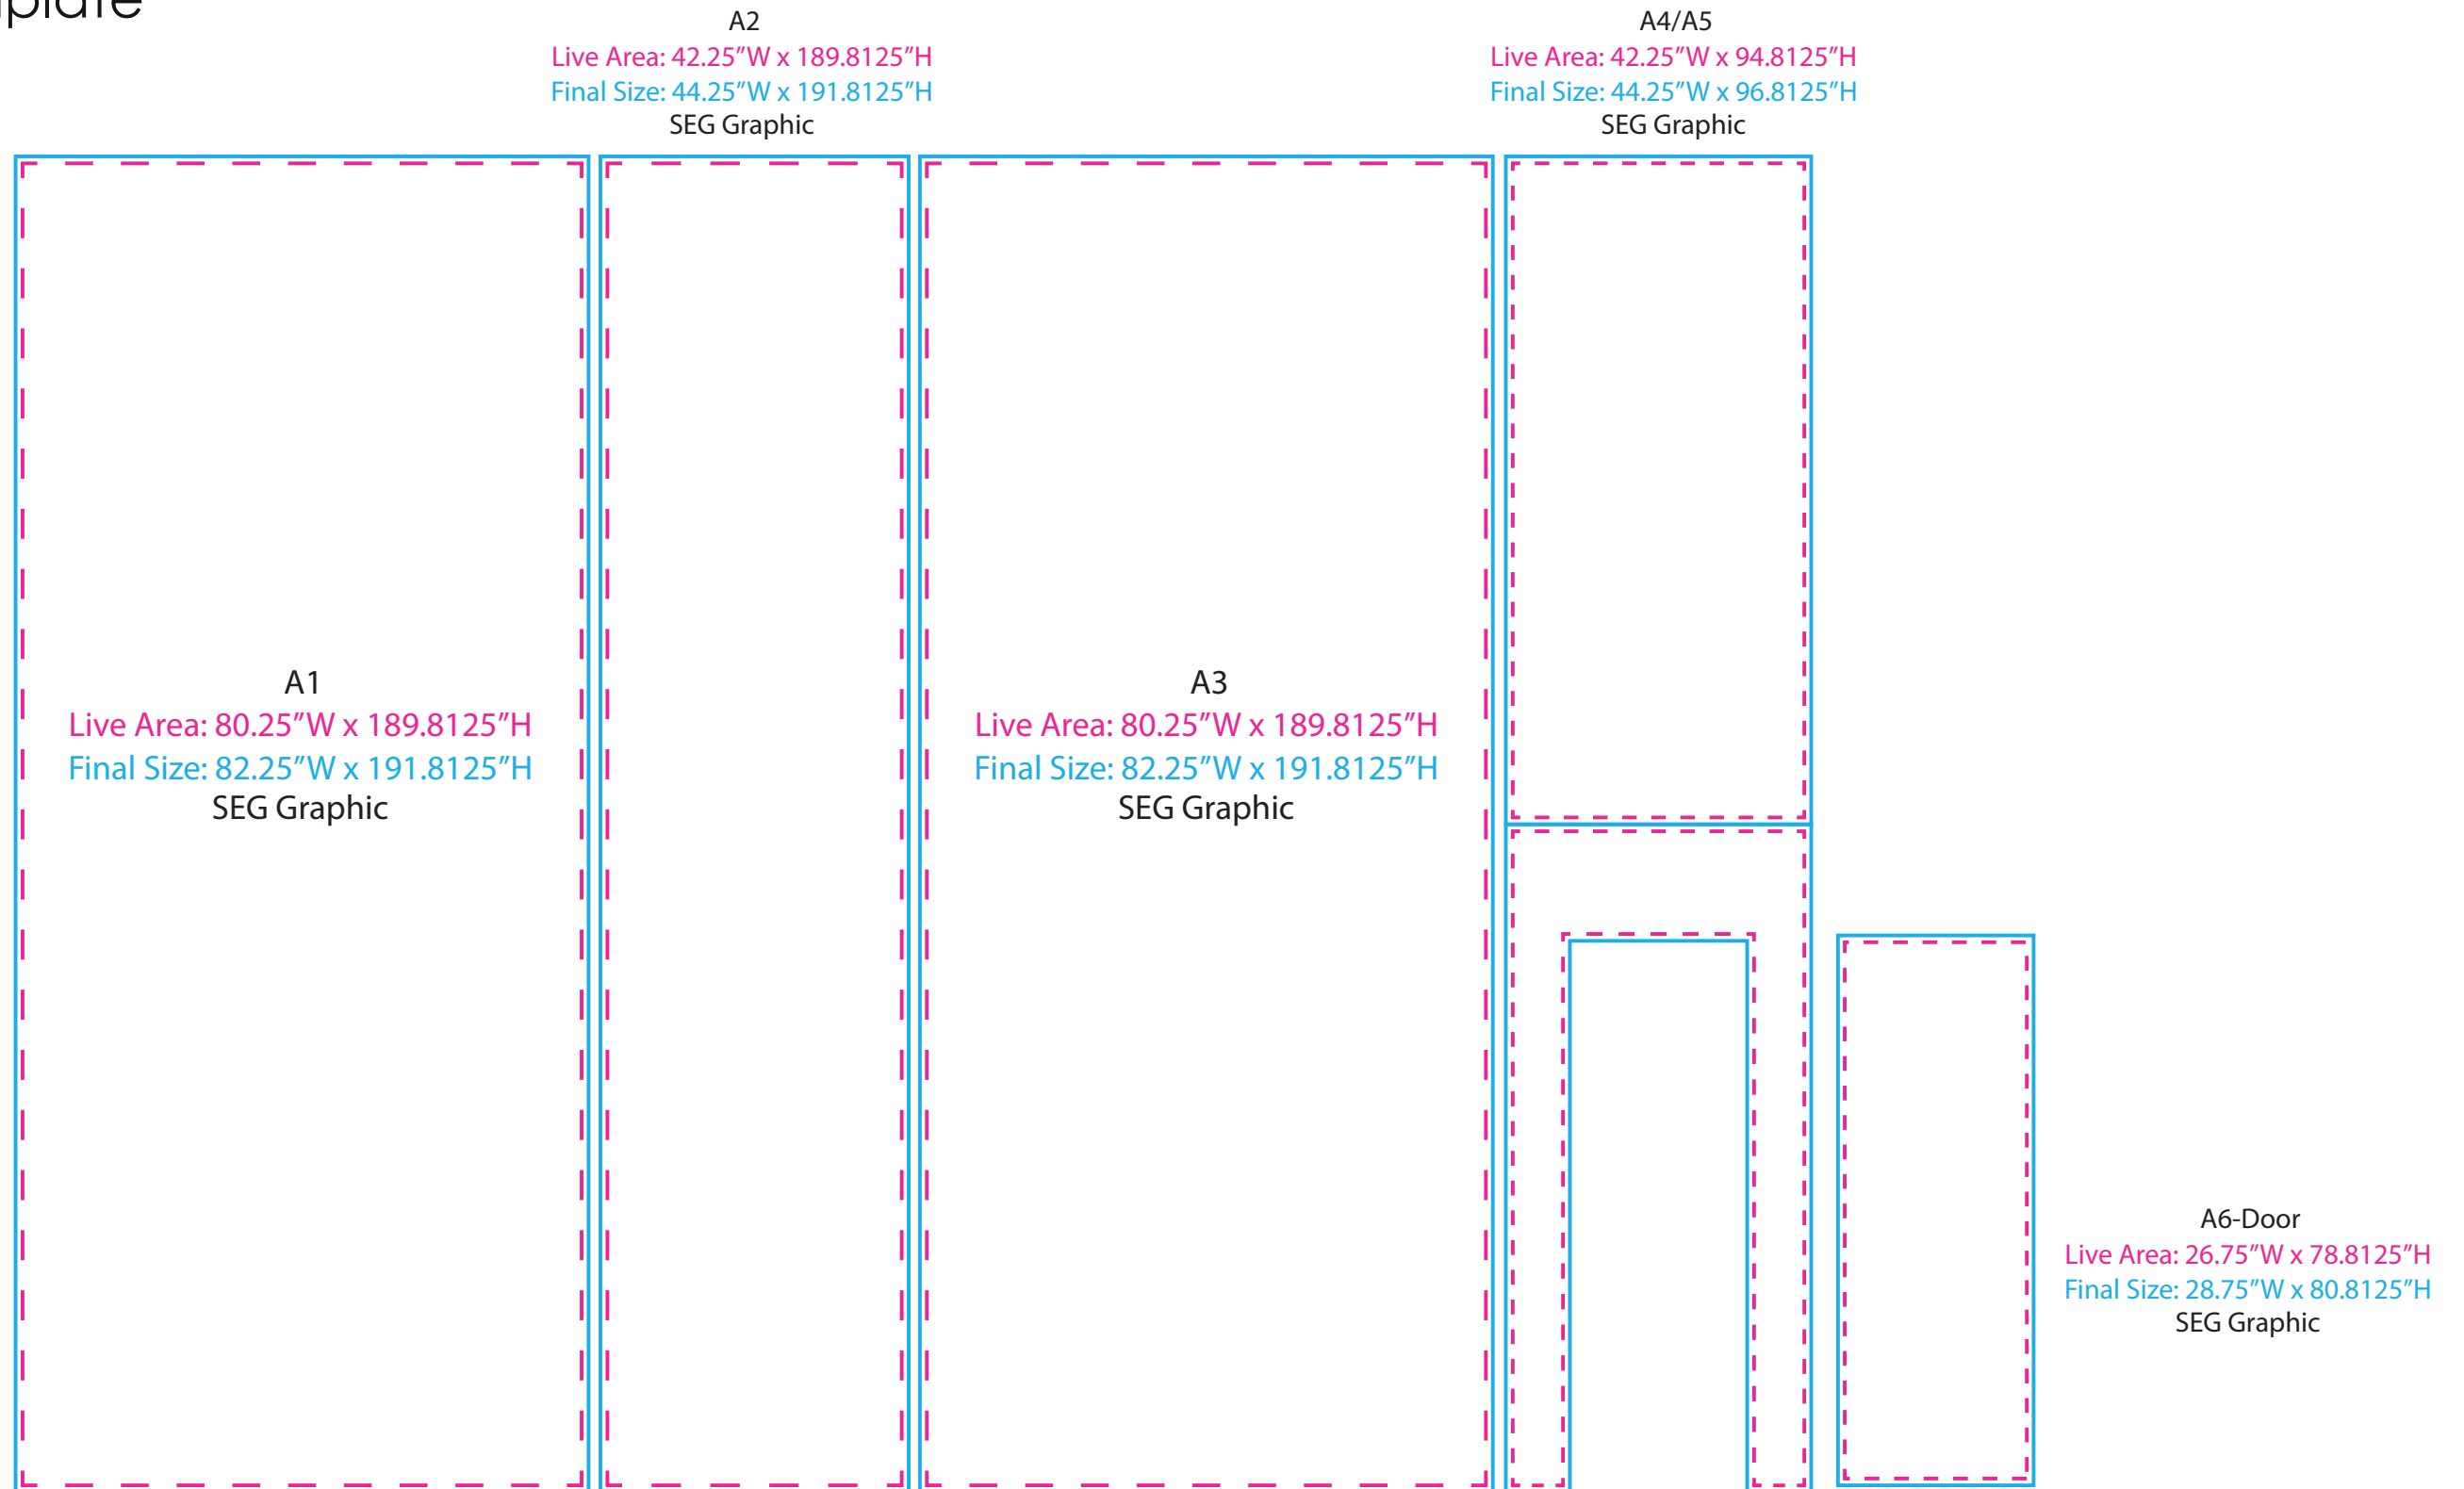

Graphic Template

NOTE: All Raster Art (jpg, tiff,psd, png, etc.) must be at least 100 dpi at print size.
Standard kits are often customized. Please check with Customer Service to ensure that this template matches your specific job.